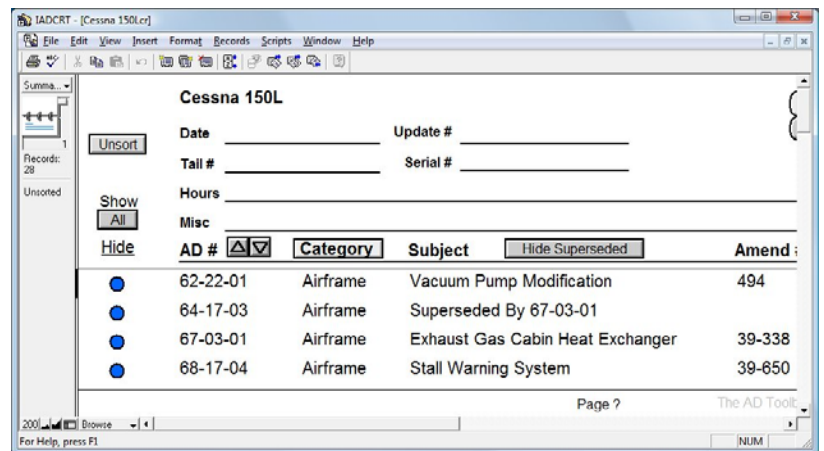

## Changing the Zoom Level of Your AD Report Screen

When viewing an AD Report on your screen, you can **zoom in and out** to see different levels of detail by using the **“Mountain” Buttons** in the lower left corner of your AD Report screen.

If you click the **Small “Mountain” Button**, your window will **zoom out** and show more lines and columns of information at one time.

Clicking the **Large “Mountain” Button**, will **zoom in**, making smaller text and items easier to read.