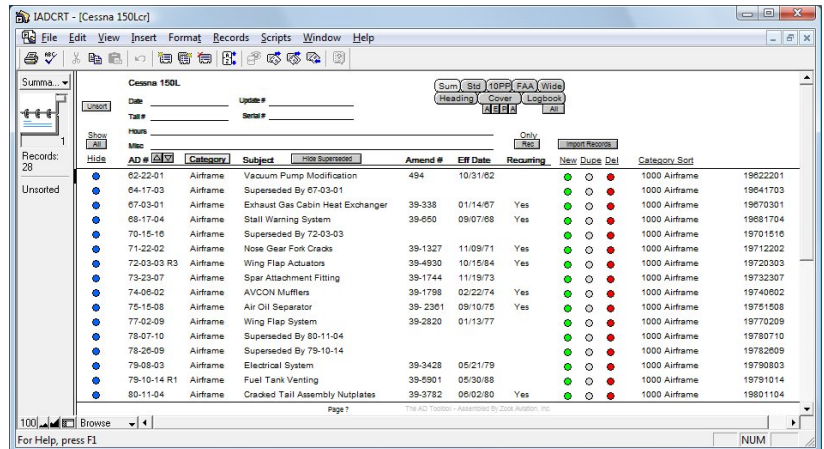

## Changing the Zoom Level of Your AD Report Screen

When viewing an AD Report on your screen, you can **zoom in and out** to see different levels of detail by using the **“Mountain” Buttons** in the lower left corner of your AD Report screen.

If you click the **Small “Mountain” Button**, your window will **zoom out** and show more lines and columns of information at one time.

Clicking the **Large “Mountain” Button**, will **zoom in**, making smaller text and items easier to read.