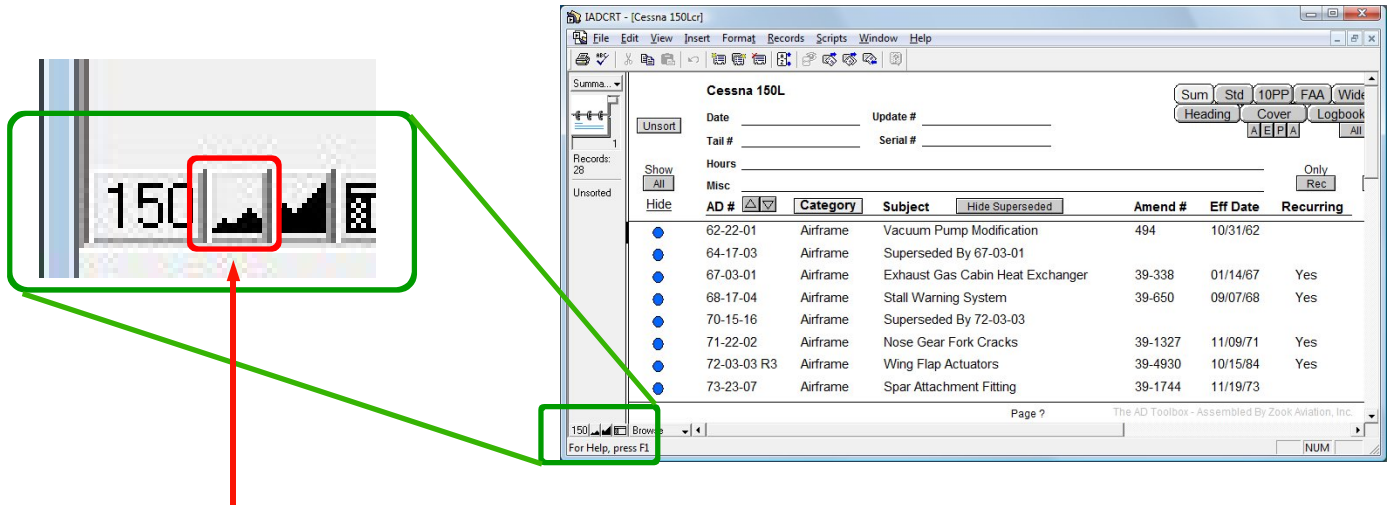

## Changing the Zoom Level of Your AD Report Screen

When viewing an AD Report on your screen, you can **zoom in and out** to see different levels of detail by using the **“Mountain” Buttons** in the lower left corner of your AD Report screen.

If you click the **Small “Mountain” Button**, your window will **zoom out** and show more lines and columns of information at one time.

Clicking the **Large “Mountain” Button**, will **zoom in**, making smaller text and items easier to read.